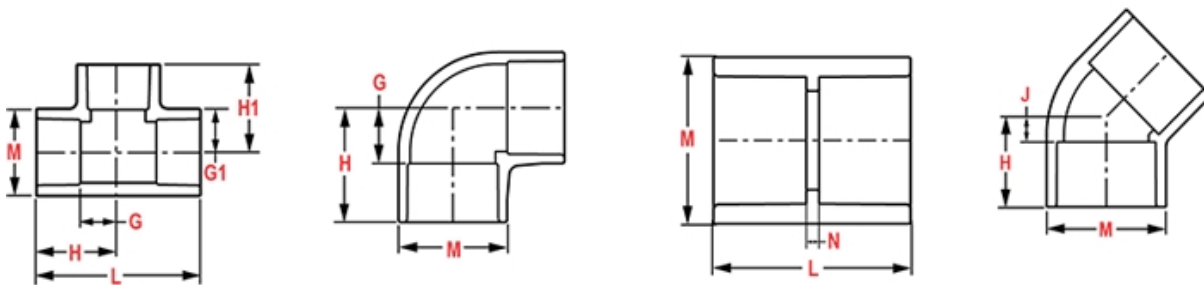

Part No: FVS-012C

All

CV-1

Desc: 1-1/4 CPVC FOOT VALVE SCREEN SPIGOT

MSRP: 131.72

Part Code: 299

Weight(lbs): 0.198

Weight(kg): 0.09

Weight(gm): 90

Size: 1-1/4

Color:

Material:

Connection CPVC

Under

Development

Injection Molded Dimension References:

- **G** = (LAYING LENGTH) intersection of center lines to bottom of socket/thread; 90° elbows, tees, crosses; ± 1/32 inch.
- **H** = Intersection of center lines to face of fitting; 90° elbows tees, crosses; ± 1/32 inch.
- **J** = Intersection of center lines to bottom of socket/thread; 45° elbows; ± 1/32 inch
- **L** = Overall length of fittings; ± 1/16 inch.
- **M** = Outside diameter of socket/thread hub; ± 1/16 inch.
- **N** = Socket bottom to socket bottom; couplings; ± 1/16 inch.
- **W** = Height of cap; ± 1/16 inch

Typical Molded Dimension References

The information printed here is based on current information & product design at the time of publication and is subject to change without notification. Spears® ongoing commitment to product improvement may result in some variation. No representation, guarantees or warranties of any kind are as to its accuracy, suitability for particular application or results to be obtained therefrom. For verification of technical data or additional information, please contact Spears® Technical Service Department :: WEST COAST : (818) 364-1611 - EAST COAST : (717) 938-9006