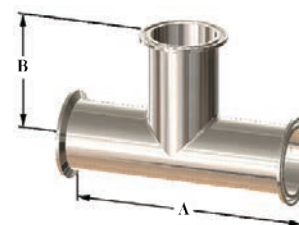

High Purity BioPharm Fittings

Weld x Weld x Clamp Short Outlet Tees - T7WWMS

Size	Dimensions		PL finish - SF1		PM finish - SF4	
	A	B	Part #	Price/E	Part #	Price/E
1/2"	3.750"	1.000"	T7WWMS-050PL	\$109.55	T7WWMS-050PM	\$130.60
3/4"	4.000"	1.125"	T7WWMS-075PL	109.55	T7WWMS-075PM	130.60
1"	4.250"	1.125"	T7WWMS-100PL	97.85	T7WWMS-100PM	115.65
1 1/2"	4.750"	1.375"	T7WWMS-150PL	97.85	T7WWMS-150PM	119.65
2"	5.750"	1.625"	T7WWMS-200PL	117.40	T7WWMS-200PM	142.65
2 1/2"	6.250"	1.825"	T7WWMS-250PL	153.25	T7WWMS-250PM	188.80
3"	6.750"	2.125"	T7WWMS-300PL	199.45	T7WWMS-300PM	246.95
4"	8.250"	2.750"	T7WWMS-400PL	378.90	T7WWMS-400PM	496.35

BPE Table DT-4.1.2-2

Weld x Weld x Clamp Tees - T7WWM

Size	Dimensions		PL finish - SF1		PM finish - SF4	
	A	B	Part #	Price/E	Part #	Price/E
1/2"	3.750"	2.250"	T7WWM-050PL	\$109.55	T7WWM-050PM	\$130.60
3/4"	4.000"	2.375"	T7WWM-075PL	109.55	T7WWM-075PM	130.60
1"	4.250"	2.625"	T7WWM-100PL	94.75	T7WWM-100PM	115.75
1 1/2"	4.750"	2.875"	T7WWM-150PL	97.85	T7WWM-150PM	131.60
2"	5.750"	3.375"	T7WWM-200PL	117.40	T7WWM-200PM	156.90
2 1/2"	6.250"	3.625"	T7WWM-250PL	153.25	T7WWM-250PM	207.80
3"	6.750"	3.875"	T7WWM-300PL	208.90	T7WWM-300PM	271.60
4"	8.250"	4.750"	T7WWM-400PL	426.30	T7WWM-400PM	496.35

Clamp x Clamp x Clamp Tees - T7MP

Size	Dimensions		PL finish - SF1		PM finish - SF4	
	A	B	Part #	Price/E	Part #	Price/E
1/2"	4.500"	2.250"	T7MP-050PL	\$140.50	T7MP-050PM	\$162.40
3/4"	4.750"	2.375"	T7MP-075PL	140.50	T7MP-075PM	162.40
1"	5.250"	2.625"	T7MP-100PL	122.40	T7MP-100PM	146.65
1 1/2"	5.750"	2.875"	T7MP-150PL	126.45	T7MP-150PM	165.65
2"	6.750"	3.375"	T7MP-200PL	143.00	T7MP-200PM	190.35
2 1/2"	7.250"	3.625"	T7MP-250PL	188.65	T7MP-250PM	251.30
3"	7.750"	3.875"	T7MP-300PL	405.05	T7MP-300PM	455.50
4"	9.500"	4.750"	T7MP-400PL	778.40	T7MP-400PM	860.70