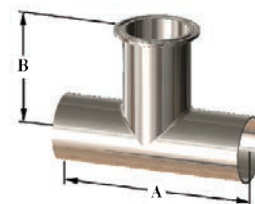

High Purity BioPharm Fittings

Weld x Weld x Clamp Short Outlet Tees - T7WWMS

Size	Dimensions		PL finish - SF1		PM finish - SF4	
	A	B	Part #	Price/E	Part #	Price/E
1/2"	3.750"	1.000"	T7WWMS-050PL	\$109.55	T7WWMS-050PM	\$130.60
3/4"	4.000"	1.125"	T7WWMS-075PL	109.55	T7WWMS-075PM	130.60
1"	4.250"	1.125"	T7WWMS-100PL	97.85	T7WWMS-100PM	115.65
1 1/2"	4.750"	1.375"	T7WWMS-150PL	97.85	T7WWMS-150PM	119.65
2"	5.750"	1.625"	T7WWMS-200PL	117.40	T7WWMS-200PM	142.65
2 1/2"	6.250"	1.825"	T7WWMS-250PL	153.25	T7WWMS-250PM	188.80
3"	6.750"	2.125"	T7WWMS-300PL	199.45	T7WWMS-300PM	246.95
4"	8.250"	2.750"	T7WWMS-400PL	378.90	T7WWMS-400PM	496.35

BPE Table DT-4.1.2-2

Weld x Weld x Clamp Tees - T7WWM

Size	Dimensions		PL finish - SF1		PM finish - SF4	
	A	B	Part #	Price/E	Part #	Price/E
1/2"	3.750"	2.250"	T7WWM-050PL	\$109.55	T7WWM-050PM	\$130.60
3/4"	4.000"	2.375"	T7WWM-075PL	109.55	T7WWM-075PM	130.60
1"	4.250"	2.625"	T7WWM-100PL	94.75	T7WWM-100PM	115.75
1 1/2"	4.750"	2.875"	T7WWM-150PL	97.85	T7WWM-150PM	131.60
2"	5.750"	3.375"	T7WWM-200PL	117.40	T7WWM-200PM	156.90
2 1/2"	6.250"	3.625"	T7WWM-250PL	153.25	T7WWM-250PM	207.80
3"	6.750"	3.875"	T7WWM-300PL	208.90	T7WWM-300PM	271.60
4"	8.250"	4.750"	T7WWM-400PL	426.30	T7WWM-400PM	496.35

Clamp x Clamp x Clamp Tees - T7MP

Size	Dimensions		PL finish - SF1		PM finish - SF4	
	A	B	Part #	Price/E	Part #	Price/E
1/2"	4.500"	2.250"	T7MP-050PL	\$140.50	T7MP-050PM	\$162.40
3/4"	4.750"	2.375"	T7MP-075PL	140.50	T7MP-075PM	162.40
1"	5.250"	2.625"	T7MP-100PL	122.40	T7MP-100PM	146.65
1 1/2"	5.750"	2.875"	T7MP-150PL	126.45	T7MP-150PM	165.65
2"	6.750"	3.375"	T7MP-200PL	143.00	T7MP-200PM	190.35
2 1/2"	7.250"	3.625"	T7MP-250PL	188.65	T7MP-250PM	251.30
3"	7.750"	3.875"	T7MP-300PL	405.05	T7MP-300PM	455.50
4"	9.500"	4.750"	T7MP-400PL	778.40	T7MP-400PM	860.70