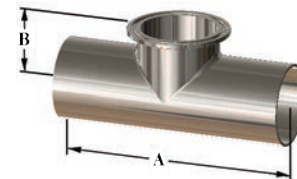

High Purity BioPharm Fittings

Weld x Weld x Clamp Short Outlet Tees - T7WWMS

Size	Dimensions		PL finish - SF1		PM finish - SF4	
	A	B	Part #	Price/E	Part #	Price/E
1/2"	3.750"	1.000"	T7WWMS-050PL	\$109.55	T7WWMS-050PM	\$130.60
3/4"	4.000"	1.125"	T7WWMS-075PL	109.55	T7WWMS-075PM	130.60
1"	4.250"	1.125"	T7WWMS-100PL	97.85	T7WWMS-100PM	115.65
1 1/2"	4.750"	1.375"	T7WWMS-150PL	97.85	T7WWMS-150PM	119.65
2"	5.750"	1.625"	T7WWMS-200PL	117.40	T7WWMS-200PM	142.65
2 1/2"	6.250"	1.825"	T7WWMS-250PL	153.25	T7WWMS-250PM	188.80
3"	6.750"	2.125"	T7WWMS-300PL	199.45	T7WWMS-300PM	246.95
4"	8.250"	2.750"	T7WWMS-400PL	378.90	T7WWMS-400PM	496.35

BPE Table DT-4.1.2-2

Weld x Weld x Clamp Tees - T7WWM

Size	Dimensions		PL finish - SF1		PM finish - SF4	
	A	B	Part #	Price/E	Part #	Price/E
1/2"	3.750"	2.250"	T7WWM-050PL	\$109.55	T7WWM-050PM	\$130.60
3/4"	4.000"	2.375"	T7WWM-075PL	109.55	T7WWM-075PM	130.60
1"	4.250"	2.625"	T7WWM-100PL	94.75	T7WWM-100PM	115.75
1 1/2"	4.750"	2.875"	T7WWM-150PL	97.85	T7WWM-150PM	131.60
2"	5.750"	3.375"	T7WWM-200PL	117.40	T7WWM-200PM	156.90
2 1/2"	6.250"	3.625"	T7WWM-250PL	153.25	T7WWM-250PM	207.80
3"	6.750"	3.875"	T7WWM-300PL	208.90	T7WWM-300PM	271.60
4"	8.250"	4.750"	T7WWM-400PL	426.30	T7WWM-400PM	496.35

Clamp x Clamp x Clamp Tees - T7MP

Size	Dimensions		PL finish - SF1		PM finish - SF4	
	A	B	Part #	Price/E	Part #	Price/E
1/2"	4.500"	2.250"	T7MP-050PL	\$140.50	T7MP-050PM	\$162.40
3/4"	4.750"	2.375"	T7MP-075PL	140.50	T7MP-075PM	162.40
1"	5.250"	2.625"	T7MP-100PL	122.40	T7MP-100PM	146.65
1 1/2"	5.750"	2.875"	T7MP-150PL	126.45	T7MP-150PM	165.65
2"	6.750"	3.375"	T7MP-200PL	143.00	T7MP-200PM	190.35
2 1/2"	7.250"	3.625"	T7MP-250PL	188.65	T7MP-250PM	251.30
3"	7.750"	3.875"	T7MP-300PL	405.05	T7MP-300PM	455.50
4"	9.500"	4.750"	T7MP-400PL	778.40	T7MP-400PM	860.70