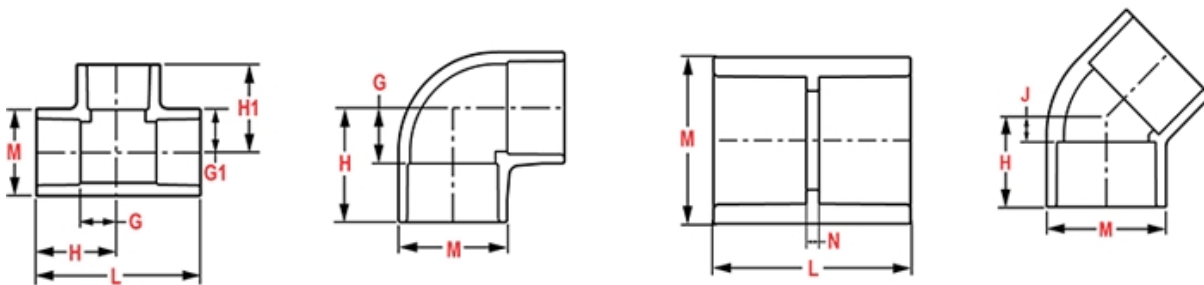

Part No: FVS-010C

All

CV-1

Desc: 1 CPVC FOOT VALVE SCREEN SPIGOT

MSRP: 129.24

Part Code: 299

Weight(lbs): 0.196

Weight(kg): 0.089

Weight(gm): 89

Size: 1

Color:

Material:

Connection CPVC

Under

Development

Injection Molded Dimension References:

- **G** = (LAYING LENGTH) intersection of center lines to bottom of socket/thread; 90° elbows, tees, crosses; ± 1/32 inch.
- **H** = Intersection of center lines to face of fitting; 90° elbows tees, crosses; ± 1/32 inch.
- **J** = Intersection of center lines to bottom of socket/thread; 45° elbows; ± 1/32 inch
- **L** = Overall length of fittings; ± 1/16 inch.
- **M** = Outside diameter of socket/thread hub; ± 1/16 inch.
- **N** = Socket bottom to socket bottom; couplings; ± 1/16 inch.
- **W** = Height of cap; ± 1/16 inch

Typical Molded Dimension References

The information printed here is based on current information & product design at the time of publication and is subject to change without notification. Spears® ongoing commitment to product improvement may result in some variation. No representation, guarantees or warranties of any kind are as to its accuracy, suitability for particular application or results to be obtained therefrom. For verification of technical data or additional information, please contact Spears® Technical Service Department :: WEST COAST : (818) 364-1611 - EAST COAST : (717) 938-9006