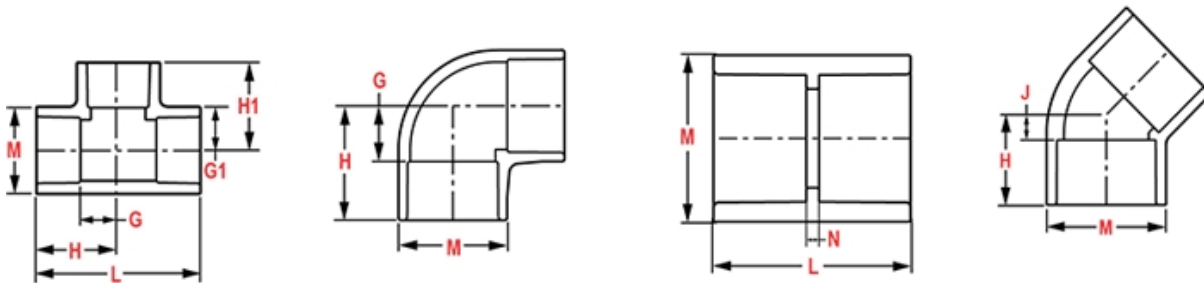

Part No: CFVS7-005

All

CV-1

Desc: 1/2 PVC COMPACT FOOT VALVE SCREEN SPIG

MSRP: 4.7

Part Code: 299

Weight(lbs): 0.024

Weight(kg): 0.011

Weight(gm): 11

Size: 1/2

Color:

Material:

Connection Spigot

Under

Development

Injection Molded Dimension References:

- **G** = (LAYING LENGTH) intersection of center lines to bottom of socket/thread; 90° elbows, tees, crosses; ± 1/32 inch.
- **H** = Intersection of center lines to face of fitting; 90° elbows tees, crosses; ± 1/32 inch.
- **J** = Intersection of center lines to bottom of socket/thread; 45° elbows; ± 1/32 inch
- **L** = Overall length of fittings; ± 1/16 inch.
- **M** = Outside diameter of socket/thread hub; ± 1/16 inch.
- **N** = Socket bottom to socket bottom; couplings; ± 1/16 inch.
- **W** = Height of cap; ± 1/16 inch

Typical Molded Dimension References

The information printed here is based on current information & product design at the time of publication and is subject to change without notification. Spears® ongoing commitment to product improvement may result in some variation. No representation, guarantees or warranties of any kind are as to its accuracy, suitability for particular application or results to be obtained therefrom. For verification of technical data or additional information, please contact Spears® Technical Service Department :: WEST COAST : (818) 364-1611 - EAST COAST : (717) 938-9006