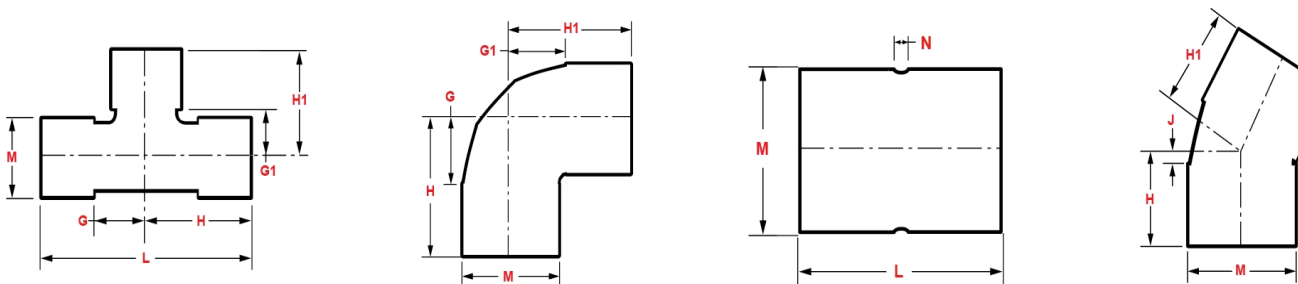

Typical Fabricated Dimension References

The information printed here is based on current information & product design at the time of publication and is subject to change without notification. Spears® ongoing commitment to product improvement may result in some variation. No representation, guarantees or warranties of any kind are as to its accuracy, suitability for particular application or results to be obtained therefrom. For verification of technical data or additional information, please contact Spears® Technical Service Department :: WEST COAST : (818) 364-1611 - EAST COAST : (717) 938-9006