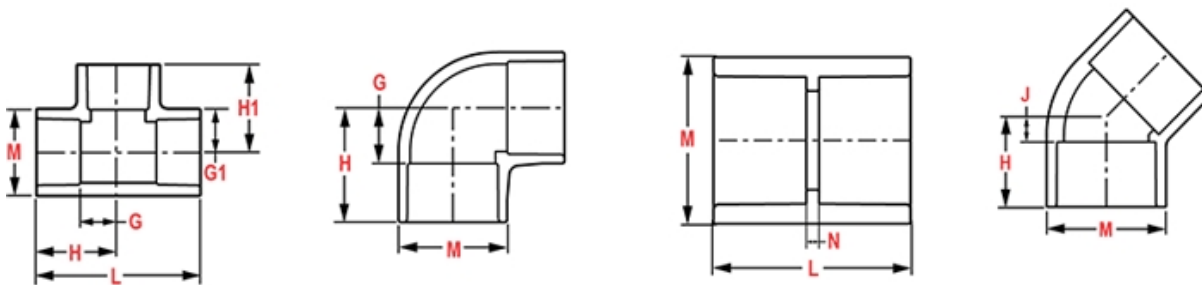

Weight(gm): 15

Size: 1"X3/4"

Color: WHITE

Material: PVC

Connection Mipt x Fipt
Type Reduction

L = 1- 1/8 N = 3/8

Injection Molded Dimension References:

- G** = (LAYING LENGTH) intersection of center lines to bottom of socket/thread; 90° elbows, tees, crosses; ± 1/32 inch.
- H** = Intersection of center lines to face of fitting; 90° elbows tees, crosses; ± 1/32 inch.
- J** = Intersection of center lines to bottom of socket/thread; 45° elbows; ± 1/32 inch
- L** = Overall length of fittings; ± 1/16 inch.
- M** = Outside diameter of socket/thread hub; ± 1/16 inch.
- N** = Socket bottom to socket bottom; couplings; ± 1/16 inch.
- W** = Height of cap; ± 1/16 inch

Typical Molded Dimension References

The information printed here is based on current information & product design at the time of publication and is subject to change without notification. Spears® ongoing commitment to product improvement may result in some variation. No representation, guarantees or warranties of any kind are as to its accuracy, suitability for particular application or results to be obtained therefrom. For verification of technical data or additional information, please contact Spears® Technical Service Department :: WEST COAST : (818) 364-1611 - EAST COAST : (717) 938-9006