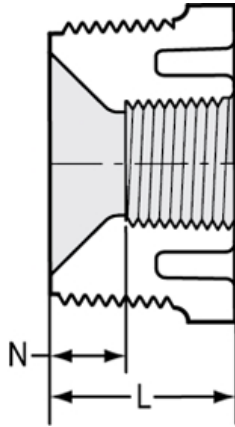

Part No: 439-131

Schedule 40 White

Bushing

Desc: 1X3/4 PVC RED BUSH MPTXFPT SCH40

MSRP: 4.43

Part Code: 040

Weight(lbs): 0.033

Weight(kg): 0.015

Weight(gm): 15

Size: 1"X3/4"

Color: WHITE

Material: PVC

Connection Mipt x Fipt
Type Reduction

L = 1- 1/8 N = 3/8

Injection Molded Dimension References:

- G** = (LAYING LENGTH) intersection of center lines to bottom of socket/thread; 90° elbows, tees, crosses; ± 1/32 inch.
- H** = Intersection of center lines to face of fitting; 90° elbows tees, crosses; ± 1/32 inch.
- J** = Intersection of center lines to bottom of socket/thread; 45° elbows; ± 1/32 inch
- L** = Overall length of fittings; ± 1/16 inch.
- M** = Outside diameter of socket/thread hub; ± 1/16 inch.
- N** = Socket bottom to socket bottom; couplings; ± 1/16 inch.
- W** = Height of cap; ± 1/16 inch

Typical Molded Dimension References

The information printed here is based on current information & product design at the time of publication and is subject to change without notification. Spears® ongoing commitment to product improvement may result in some variation. No representation, guarantees or warranties of any kind are as to its accuracy, suitability for particular application or results to be obtained therefrom. For verification of technical data or additional information, please contact Spears® Technical Service Department :: WEST COAST : (818) 364-1611 - EAST COAST : (717) 938-9006