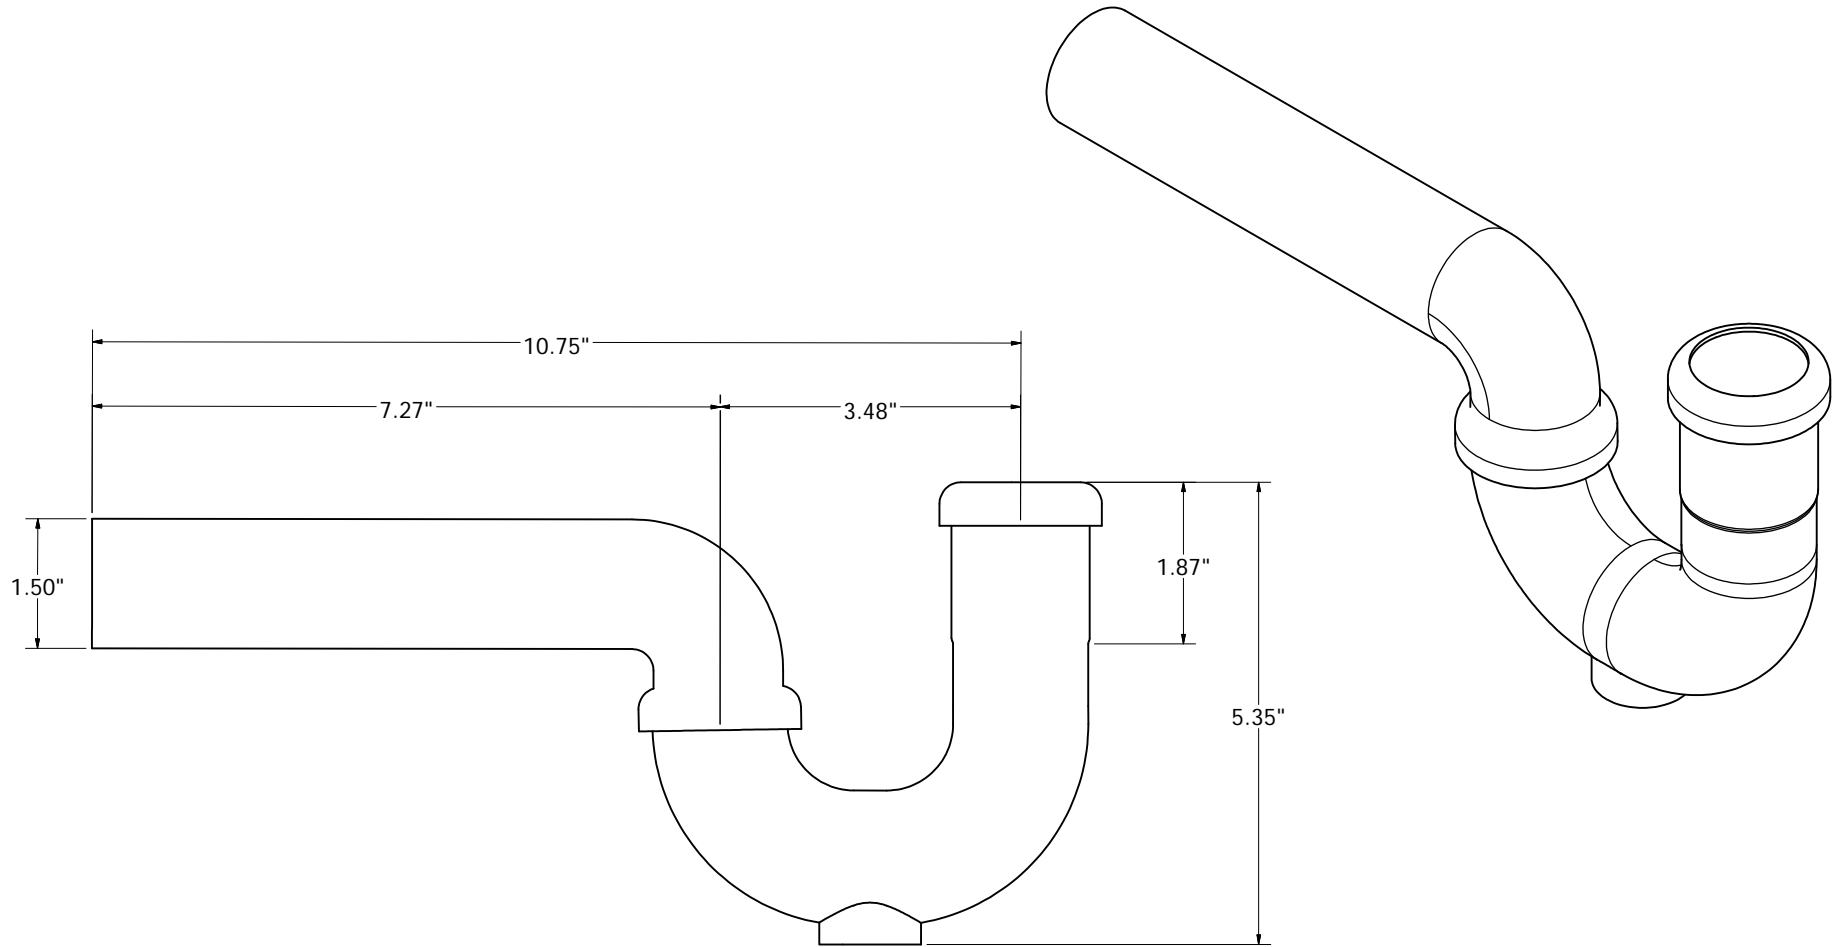

# CHROME PLATED BRASS P-TRAPS

PHONE NUMBER  
**1-800-355-6637**  
 FAX NUMBER  
**1-800-462-6991**  
 SCALE .9 : 1      DATE 7-08-11  
 SHEET  
**1 OF 1**  
 DRAWN BY  
**ASHLEY KRALOVEC**

PART NO.	P38010	P38012				
SIZE	1-1/4"	1-1/2"				
GAUGE	17	17				