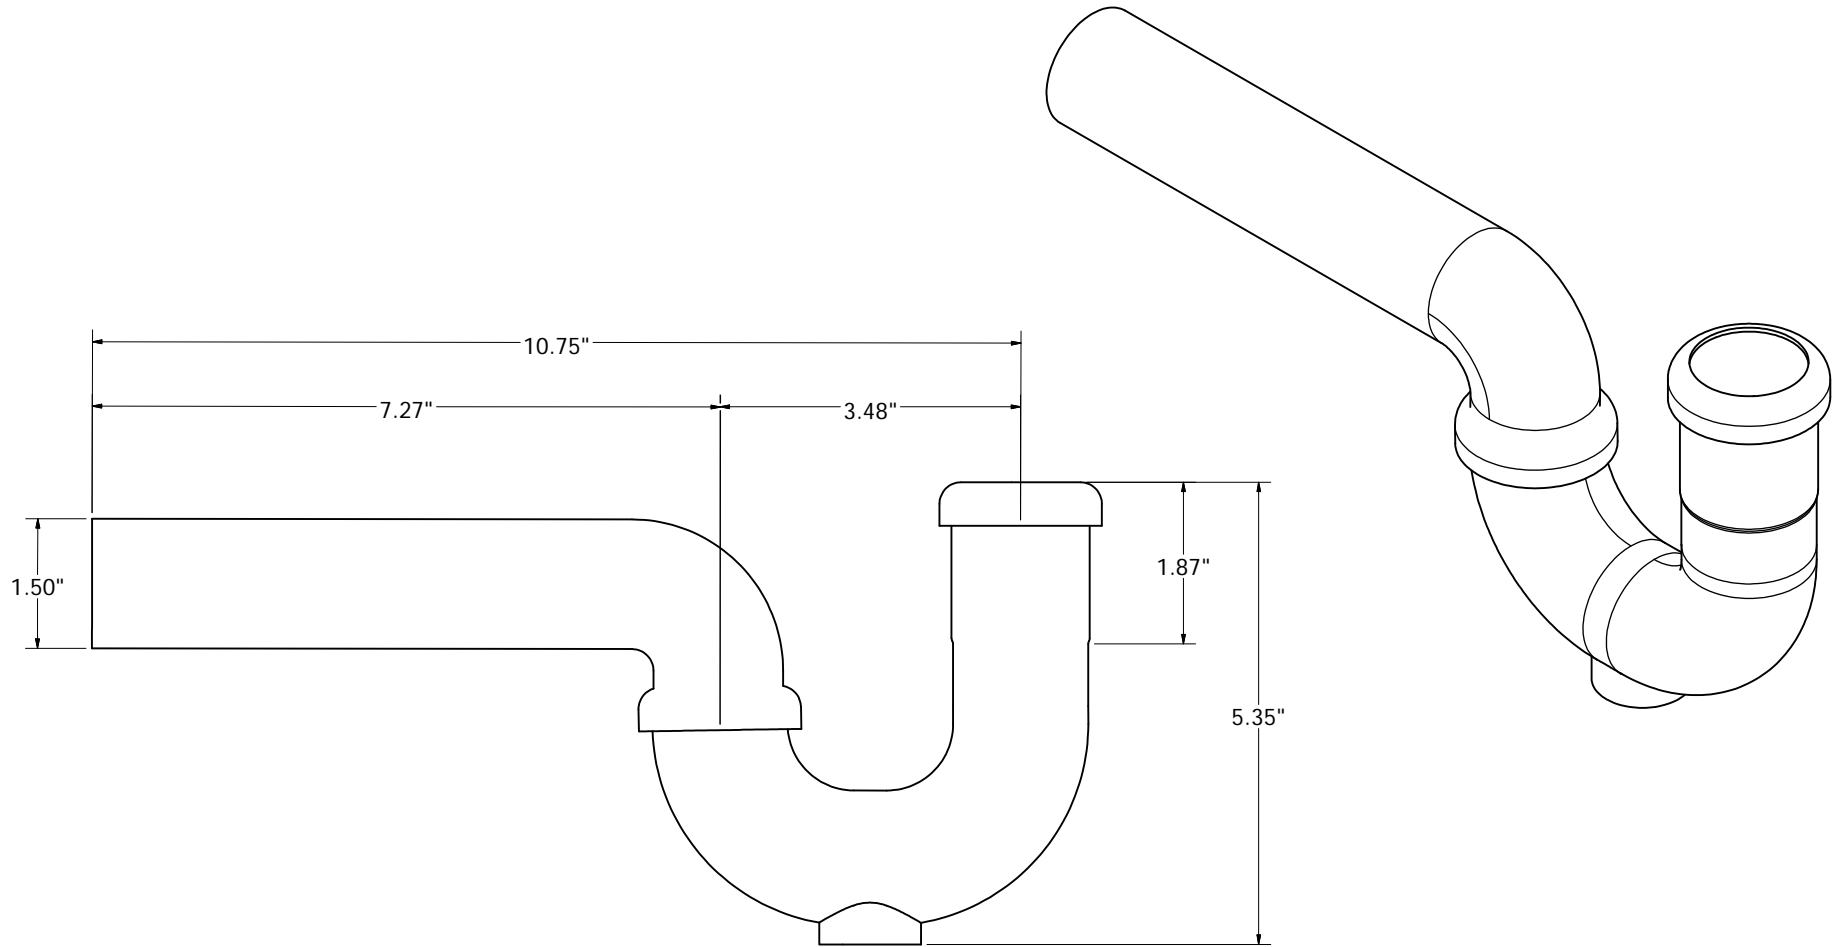

# CHROME PLATED BRASS P-TRAPS

PHONE NUMBER  
**1-800-355-6637**  
 FAX NUMBER  
**1-800-462-6991**  
 SCALE .9 : 1 DATE 7-08-11  
 SHEET  
**1 OF 1**  
 DRAWN BY  
**ASHLEY KRALOVEC**

PART NO.	P38010	P38012				
SIZE	1-1/4"	1-1/2"				
GAUGE	17	17				